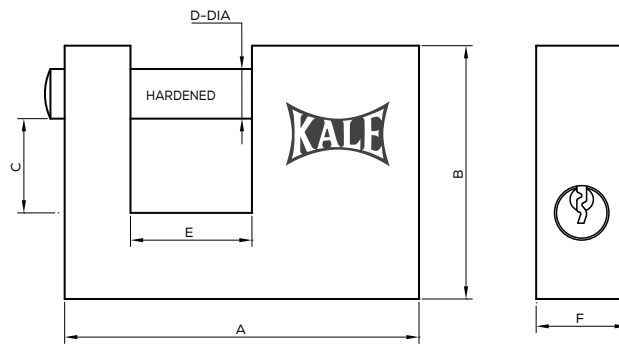

KD001/50-160

YATAY PİRİNÇ-SATEN KROM KAPLAMA
RECTANGULAR BRASS-SATIN CHROME PLATED
60 mm

KD001/50-260

YATAY PİRİNÇ-MAT SARI
RECTANGULAR BRASS-SAND POLISHED
60 mm

TEKNİK BİLGİLER | TECHNICAL SPECIFICATIONS

	TİP/TYPE	A	B	C	D	E	F	
	KD001 50-160	60	60 mm	45	17.1	9.8	20	15
	KD001 50-170	70	70 mm	50	18.6	9.8	24	18
	KD001 50-180	80	80 mm	55	21.6	9.8	30	19
	KD001/50-260	60	60 mm	45	17.1	9.8	20	15
	KD001/50-270	70	70 mm	50	18.6	9.8	24	18
	KD001/50-280	80	80 mm	55	21.6	9.8	30	19