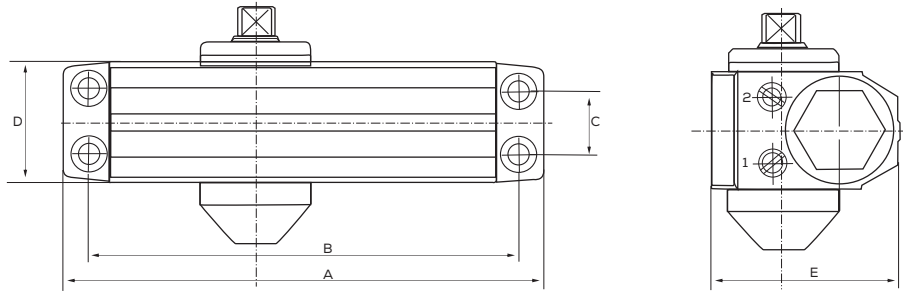

KAPI HİDROLİKLERİ

DOOR CLOSERS

KD002/50-220-0

GÜMÜŞ
SILVER

KD002/50-440-0

GÜMÜŞ
SILVER

KD002/50-330-0

GÜMÜŞ
SILVER

TEKNİK BİLGİLER | TECHNICAL SPECIFICATIONS

	A	B	C	D	E
KD002/50-220-0	186	168	19	44.5	67
KD002/50-330-0	223	206	19	44.5	72.5
KD002/50-440-0	248	230	19	44.5	72.5

	KD002/50-220-0	KD002/50-330-0	KD002/50-440-0
TİP/TYPE	Standart/Standard	Standart/Standard	Standart/Standard
RENK/COLOR	Gümüş/Silver	Gümüş/Silver	Gümüş/Silver
KAPAMA GÜCÜ/CLOSING POWER	2	3	4
KAPI CİNSİ/DOOR TYPE	Ahşap/Wooden	Ahşap, Demir/Wooden, Iron	Demir, Çelik/Iron, Steel
KAPI ÖLÇÜSÜ/DOOR DIMENSIONS	800x2100 mm	950x2100 mm	1050x2400 mm
KAPI AĞIRLIĞI/DOOR WEIGHT	20-45 kg	40-65 kg	60-85 kg