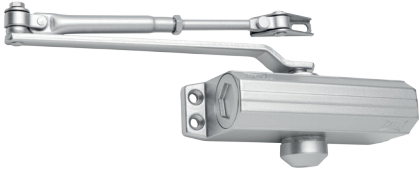

KAPI HİDROLİKLERİ

DOOR CLOSERS

KD002/50-220-0

GÜMÜŞ
SILVER

KD002/50-440-0

GÜMÜŞ
SILVER

KD002/50-330-0

GÜMÜŞ
SILVER

TEKNİK BİLGİLER | TECHNICAL SPECIFICATIONS

	A	B	C	D	E
KD002/50-220-0	186	168	19	44.5	67
KD002/50-330-0	223	206	19	44.5	72.5
KD002/50-440-0	248	230	19	44.5	72.5

	KD002/50-220-0	KD002/50-330-0	KD002/50-440-0
TİP/TYPE	Standart/Standard	Standart/Standard	Standart/Standard
RENK/COLOR	Gümüş/Silver	Gümüş/Silver	Gümüş/Silver
KAPAMA GÜCÜ/CLOSING POWER	2	3	4
KAPI CİNSİ/DOOR TYPE	Ahşap/Wooden	Ahşap, Demir/Wooden, Iron	Demir, Çelik/Iron, Steel
KAPI ÖLÇÜSÜ/DOOR DIMENSIONS	800x2100 mm	950x2100 mm	1050x2400 mm
KAPI AĞIRLIĞI/DOOR WEIGHT	20-45 kg	40-65 kg	60-85 kg