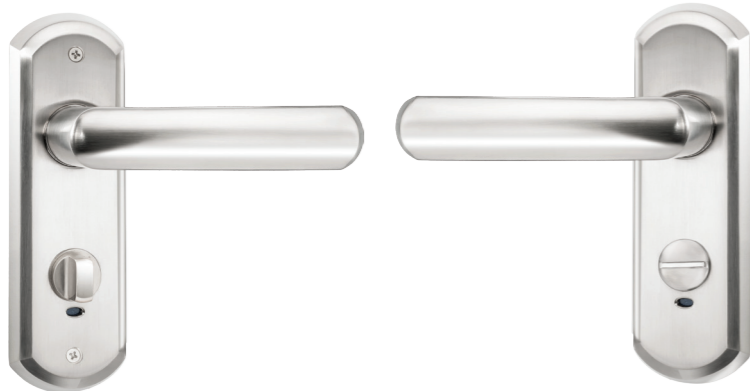

KD045/10-105

SATEN
SATIN