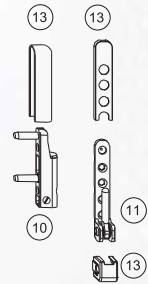

Aral without Connections – without Deadbolts WC

Aral without Connections and without Deadbolts WC	
No	Description
7	Kale Safir Plus Stay Hinge
8	Kale Safir Plus Stay Bearing
9	Kale Safir Plus Stay Bearing Pin
10	Kale Safir Plus Corner Hinge
11	Kale Safir Plus Bottom Hinge
13	Covers
14	Locking Plate
24	Double-Sash Adjustable Upper Hinge
33	Steel Hinge
49	Aral Lock