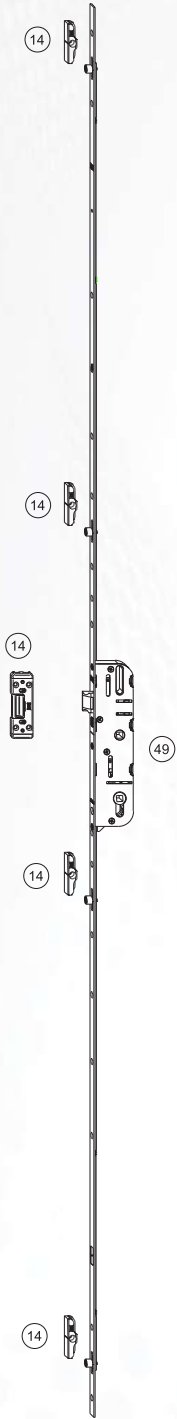

Aral without Connections – without Deadbolts WC

Aral without Connections and without Deadbolts WC	
No	Description
7	Kale Safir Plus Stay Hinge
8	Kale Safir Plus Stay Bearing
9	Kale Safir Plus Stay Bearing Pin
10	Kale Safir Plus Corner Hinge
11	Kale Safir Plus Bottom Hinge
13	Covers
14	Locking Plate
24	Double-Sash Adjustable Upper Hinge
33	Steel Hinge
49	Aral Lock