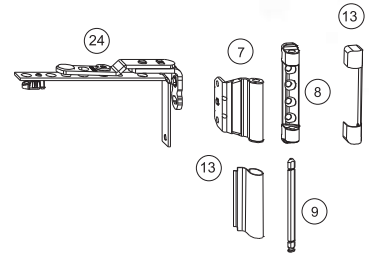

Aral without Connections – without Deadbolts WC

Aral without Connections and without Deadbolts WC	
No	Description
7	Kale Safir Plus Stay Hinge
8	Kale Safir Plus Stay Bearing
9	Kale Safir Plus Stay Bearing Pin
10	Kale Safir Plus Corner Hinge
11	Kale Safir Plus Bottom Hinge
13	Covers
14	Locking Plate
24	Double-Sash Adjustable Upper Hinge
33	Steel Hinge
49	Aral Lock