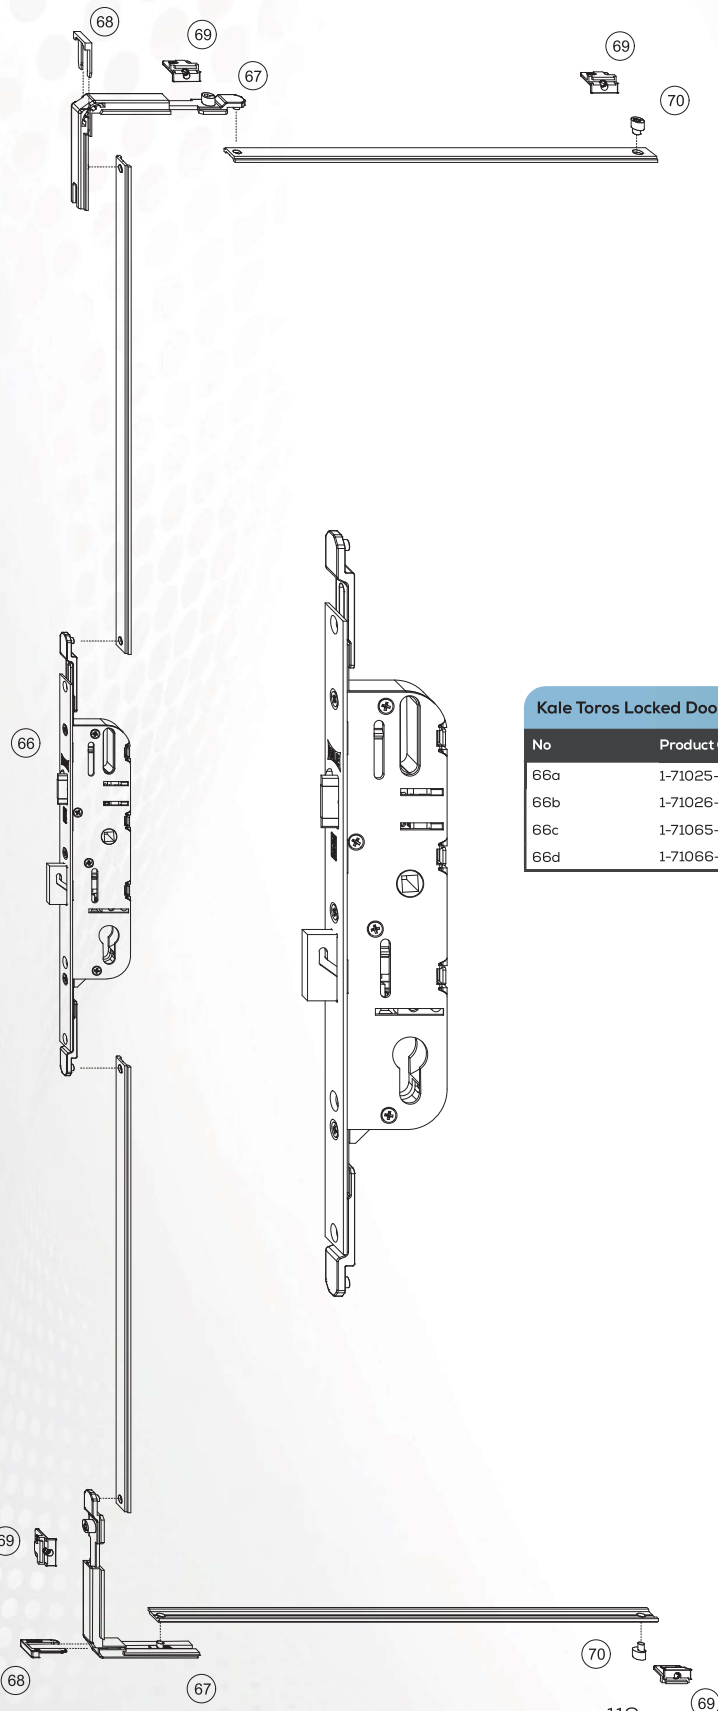

LOCKED DOOR SYSTEMS

Toros

Kale Toros Locked Door		
No	Product Code	Product Name
66a	1-71025-00	TOROS ALUMINIUM DOOR LOCK 28*92
66b	1-71026-00	TOROS ALUMINIUM DOOR LOCK 35*85
66c	1-71065-00	TOROS AL. DOOR LOCK 28*92 W/OUT STRIKERS+PINS
66d	1-71066-00	TOROS AL. DOOR LOCK 35*85 W/OUT STRIKERS+PINS